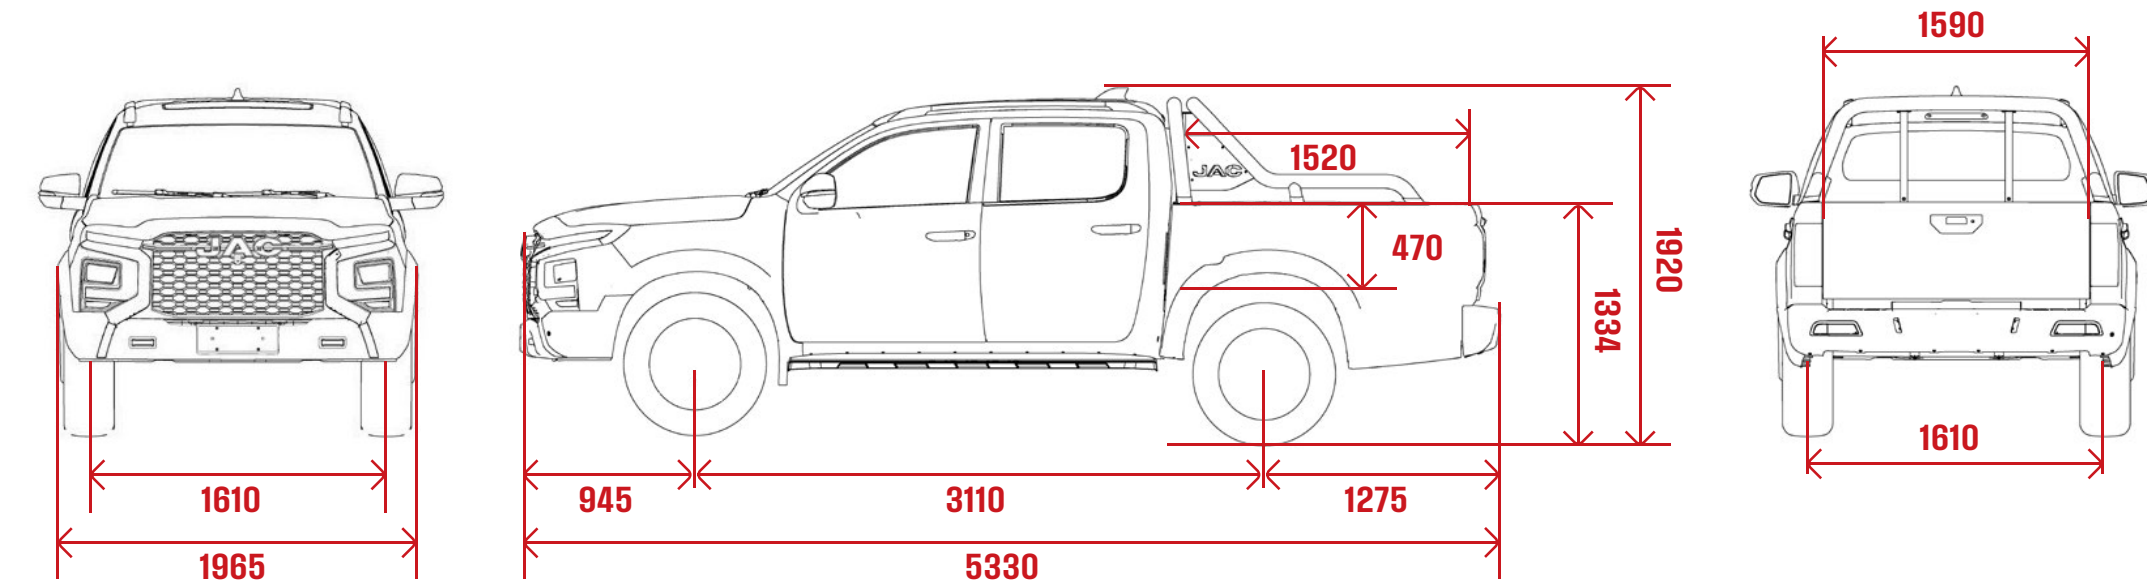

T9 MODEL	OASIS 4x4	HAVEN 4x4
Multimedia Configuration	Bluetooth® Connectivity	●	●
	10.4" Touch Screen Infotainment System	●	●
	Apple CarPlay® and Android Auto™	●	●
	Front USB Port	●	●
	Front 12V Accessory Socket	●	●
	Wireless Phone Charging With Fan Cooling Function	●	●
	Rear USB Port	●	●
	Rear 220V Power Plug	—	●
	Speakers	6	6

CarPlay® is a trademark of Apple, Inc. registered in the U.S. and other countries.

Android Auto™ is a trademark of Google LLC.

Bluetooth® is a registered trademark of Bluetooth SIG, Inc.

Driver assist feature only operates under certain conditions. Check your Owner's Manual for explanation of limitations. Please drive safely.

Tow ball, tongue and wiring harness sold separately.

See your JAC Motors dealership to confirm which genuine accessory is suitable for your vehicle prior to ordering, as specifications, applicability, availability and fitment requirements may change over time.

Consider combined mass of load and accessories to ensure gross vehicle mass limits are not exceeded.

Fuel consumption results achieved in ADR81/02 fuel consumption testing. Results produced in laboratory test conditions, using sample vehicles without fitment of accessories/customisation, and do not reflect real world driving. Figures should only be used for comparative purposes.

IMPORTANT NOTICE - JAC Auto (Pickup) ensures the material is accurate at the time of publishing. All information must be confirmed with your JAC Motors Dealer at the time of ordering, as specifications, applicability and availability may change over time.

JAC Auto (Pickup) reserves the right to change and/or discontinue, without notice, models, prices, colours, materials, equipment, specifications. To the extent permitted by law, JAC Auto (Pickup) will not be liable for any damage or loss incurred from relying on the information and images contained in this material.

VERSION: JULY 2024