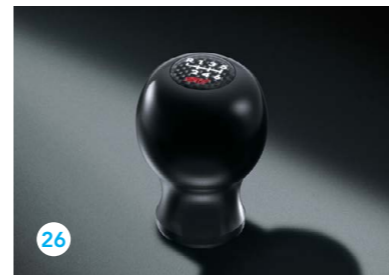

kick it into overdrive

Up the ante on your Subaru BRZ by enhancing its street appeal, cockpit aesthetics and driver dynamics with STI branded performance parts.

ACCESSORY	Part Number	BRZ	BRZ Premium	BRZ tS
STI Performance Parts				
21 Flexible Tower Bar	ST20502AS000-S	•	•	•
22 Coil Spring Set – Front (2 required)¹	ST20330AS000-S	•	•	
23 Coil Spring Set – Rear (2 required)¹	ST20380AS000-S	•	•	
24 ENKEI Alloy Wheel Set (4) – 17" (Black) including valves and centre caps	STIK5400	•	•	
25 Gear Shift Lever Assy (MT only)	ST35010AS000-S	•	•	•
26 Duracon Shift Knob (MT only)	ST35022ST260-S	•	•	•
27 Push Start Engine Switch (Red)	ST83031ST030	•	•	
28 Flexible Draw Stiffener (Front)	ST20118AS000-S	•	•	
29 Valve Cap Set	ST28102ST030	•	•	•
30 Wheel Lock Nut Set (Black)	ST28170ST020	•	•	•
31 Security Wheel Nut Set	ST28170ST060	•	•	•
32 Sports Oil Filter	ST15208ST010	•	•	•
33 Oil Cap	ST15257ZR010	•	•	•
34 Battery Clamp/Holder	ST82182ST000	•	•	•

To view our complete range of accessories and pricing online visit subaru.com.au/brz/accessories

1. Will reduce ground clearance.