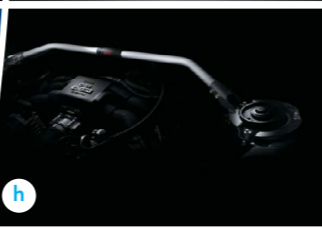

packs that will inspire you¹

A passionate performer like the Subaru BRZ demands respect. So boost its street smarts with these carefully curated accessory packs designed to match BRZ's bold and dynamic engineering.

Styling Pack

The BRZ already has sports style in spades, but this pack takes it to the next level, improving aerodynamics for a better performance, enhanced grip and sleek styling.

- **a** Front Under Spoiler
- **b** Side Under Spoiler
- **c** Rear Side Under Spoiler
- **d** Boot Lip Spoiler (Crystal Black)²
- **e** Rear Under Diffuser

S Pack²

Who said you can't have it all? The BRZ S Pack gives you everything that's great about the Styling Pack plus plus a whole lot more.

- **f** Coil Spring Set – Front and Rear (2 required)
- **g** Flexible Draw Stiffener (Front)
- **h** Flexible Tower Bar
- **i** Gear Shift Assembly (MT only)
- **j** Duracon Shift Knob (MT only)
- **k** Push Start Engine Switch (Red)
- **l** ENKEI Alloy Wheel Set (4) – 17" (Black) inc. valves and centre caps

1. Adding a BRZ Accessory Pack will reduce ground clearance.
2. Not applicable with BRZ tS.

To view our complete range of accessories and pricing online visit subaru.com.au/brz/accessories

do

do