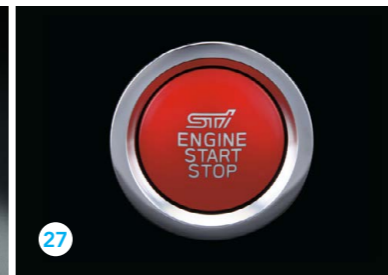

kick it into overdrive

Up the ante on your Subaru BRZ by enhancing its street appeal, cockpit aesthetics and driver dynamics with STI branded performance parts.

ACCESSORY	Part Number	BRZ	BRZ Premium	BRZ tS
STI Performance Parts				
21 Flexible Tower Bar	ST20502AS000-S	•	•	•
22 Coil Spring Set – Front (2 required)¹	ST20330AS000-S	•	•	
23 Coil Spring Set – Rear (2 required)¹	ST20380AS000-S	•	•	
24 ENKEI Alloy Wheel Set (4) – 17" (Black) including valves and centre caps	STIK5400	•	•	
25 Gear Shift Lever Assy (MT only)	ST35010AS000-S	•	•	•
26 Duracon Shift Knob (MT only)	ST35022ST260-S	•	•	•
27 Push Start Engine Switch (Red)	ST83031ST030	•	•	
28 Flexible Draw Stiffener (Front)	ST20118AS000-S	•	•	
29 Valve Cap Set	ST28102ST030	•	•	•
30 Wheel Lock Nut Set (Black)	ST28170ST020	•	•	•
31 Security Wheel Nut Set	ST28170ST060	•	•	•
32 Sports Oil Filter	ST15208ST010	•	•	•
33 Oil Cap	ST15257ZR010	•	•	•
34 Battery Clamp/Holder	ST82182ST000	•	•	•

To view our complete range of accessories and pricing online visit subaru.com.au/brz/accessories

1. Will reduce ground clearance.