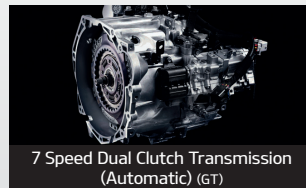

Rear Cross Traffic Alert
(Sport+ & GT)^{***}

Exterior Colours