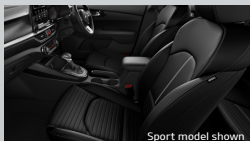

Interior Colours

Black Cloth seats
(S & Sport)