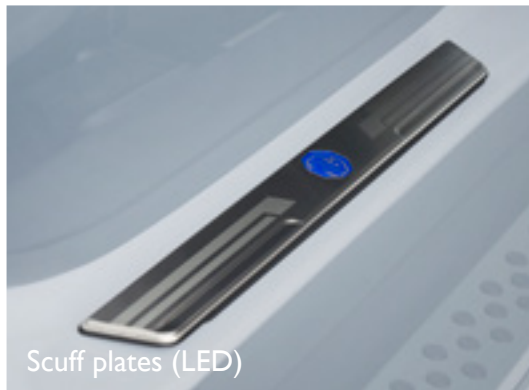

Bonnet protector