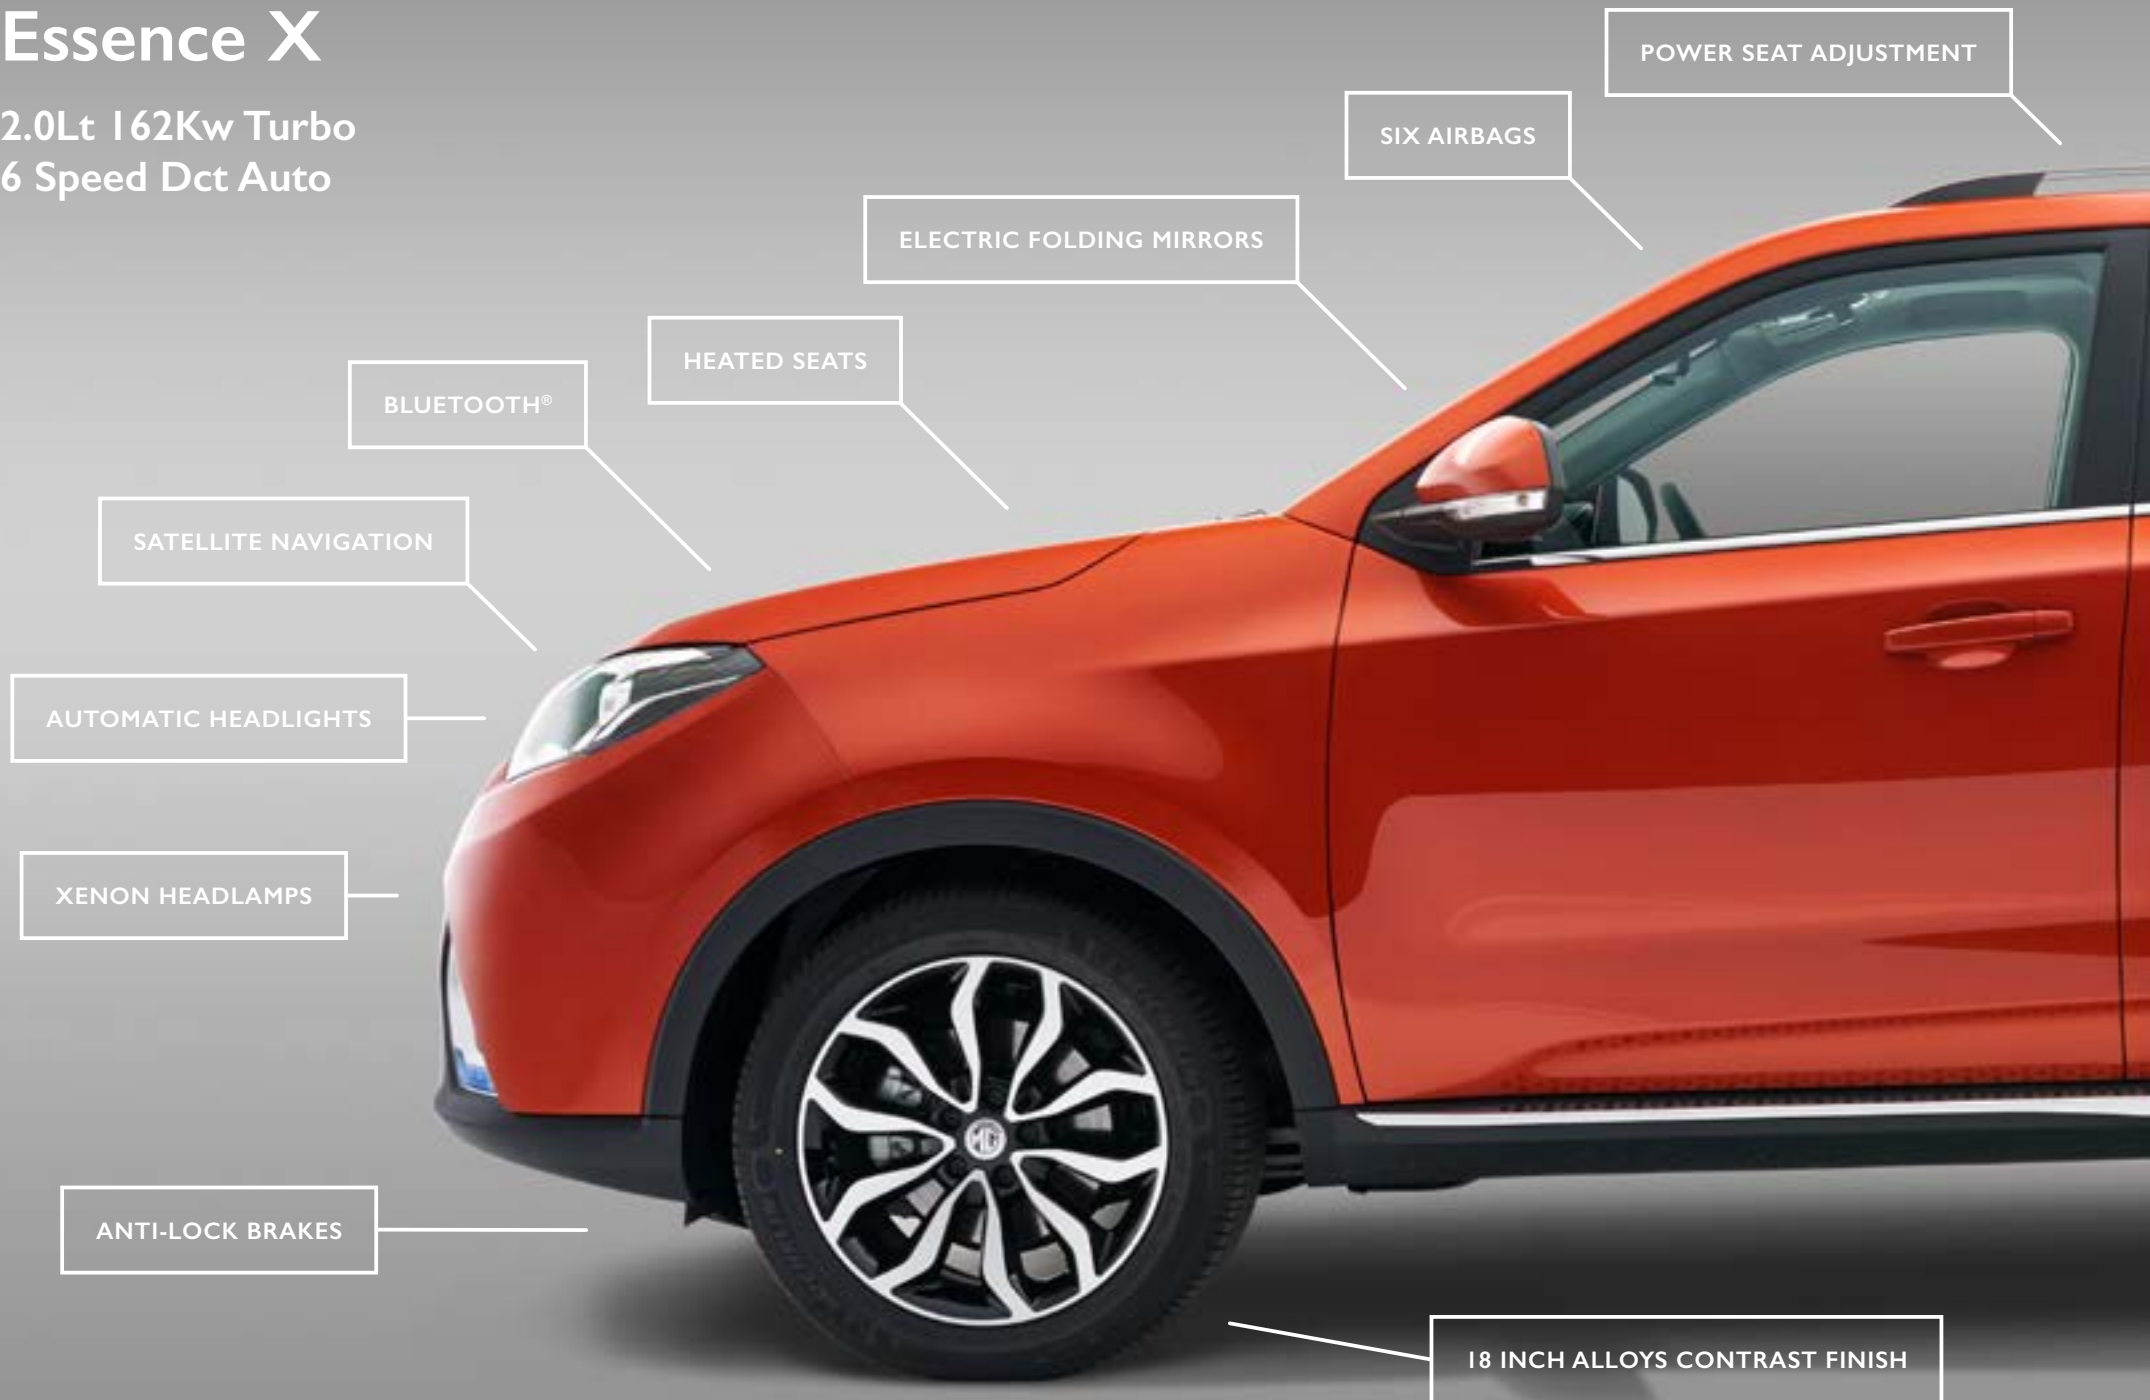

MG GS

Fun motoring for life

[Book a test drive today](#)

Essence X

2.0Lt 162Kw Turbo
6 Speed Dct Auto

POWER SEAT ADJUSTMENT

SIX AIRBAGS

ELECTRIC FOLDING MIRRORS

5 Star ANCAP

Not only is the MG GS one of the coolest cars out there, but it's also one of the safest. How do we know? Well, the MG GS was awarded a 5 star ANCAP safety rating in the latest round of testing (August 2017). So no matter what the adventure, from exploring the unknown, to braving the morning commute, you have complete peace of mind with the MG GS.

The **Excite** has all the benefits of the core with extra standard features including sports leather seats, auto wipers, electric driver seat adjustment and fog lights.

The **Essence X** comes with a 2.0-litre turbo engine producing 162kW and 350Nm of power, AWD and a six-speed dual-clutch auto transmission. Additional specifications include side step, sunroof, steering wheel paddles, xenon headlamps and heated seating.