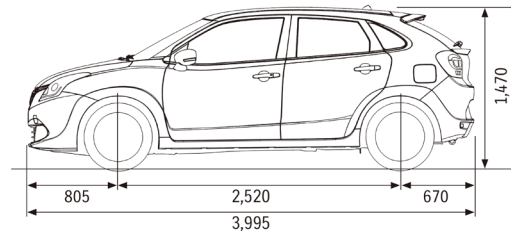

Magma Grey Metallic (Z7Q)

Measurements

Major Specifications			
		GL	GLX
Engine	Petrol 1.4L		
Drive system	2WD		
Transmission	5MT/4AT	2WD 4AT	
Number of doors	5-door		
DIMENSIONS			
Overall length	mm	3,995	
Overall width	mm	1,745	
Overall height	mm	1,470	
Wheelbase	mm	2,520	
Tread	Front	mm 1,530 (175/65R15), 1,520 (185/55R16)	
	Rear	mm 1,530 (175/65R15), 1,520 (185/55R16)	
Minimum turning radius *1	m	4.9	
Minimum ground clearance	mm	120	
CAPACITIES			
Seating capacity	persons	5	
Fuel tank capacity	litres	37	
Luggage capacity*1	Max.volume	litres 1,085	
	Rear seatback folded (VDA method) - with T135/70R15 spare tyre	litres 756	
	Rear seatback raised (VDA method)	litres 355	
ENGINE			
Type	K14B		
Number of cylinders	4		
Number of valves	16		
Piston displacement	cm ³	1,373	
Bore x stroke	mm	73.0 x 82.0	
Compression ratio	11.0		
Maximum output	kW/rpm	68/6,000	
Maximum torque	N-m/rpm	130/4,200	
Fuel distribution	Multipoint injection		
TRANSMISSION			
Type	5MT 4AT		
Gear ratio	1st	3.545	2.875
	2nd	1.904	1.568
	3rd	1.240	1.000
	4th	0.906	0.697
	5th	0.696	-
	Reverse	3.272	2.300
Final gear ratio	4.294		4.375
CHASSIS			
Steering	Rack & Pinion		
Brakes	Front	Ventilated disc	
	Rear	Drum, leading & trailing / Disc	
Suspension	Front	MacPherson strut with coil spring	
	Rear	Torsion beam with coil spring	
Tyres	175/65R15, 185/55R16		
WEIGHTS			
Kerb weight (min./with full option)	kg	895/915	915
Gross vehicle weight	kg	1,405	