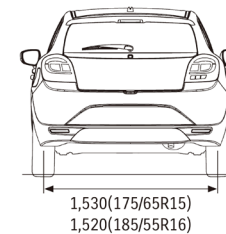

Magma Grey Metallic (Z7Q)

Measurements

Major Specifications			
		GL	GLX
Engine	Petrol 1.4L		
Drive system	2WD		
Transmission	5MT/4AT	2WD 4AT	
Number of doors	5-door		
DIMENSIONS			
Overall length	mm	3,995	
Overall width	mm	1,745	
Overall height	mm	1,470	
Wheelbase	mm	2,520	
Tread	Front	mm 1,530 (175/65R15), 1,520 (185/55R16)	
	Rear	mm 1,530 (175/65R15), 1,520 (185/55R16)	
Minimum turning radius *1	m	4.9	
Minimum ground clearance	mm	120	
CAPACITIES			
Seating capacity	persons	5	
Fuel tank capacity	litres	37	
Luggage capacity*1	Max.volume	litres 1,085	
	Rear seatback folded (VDA method) - with T135/70R15 spare tyre	litres 756	
	Rear seatback raised (VDA method)	litres 355	
ENGINE			
Type	K14B		
Number of cylinders	4		
Number of valves	16		
Piston displacement	cm ³	1,373	
Bore x stroke	mm	73.0 x 82.0	
Compression ratio	11.0		
Maximum output	kW/rpm	68/6,000	
Maximum torque	N-m/rpm	130/4,200	
Fuel distribution	Multipoint injection		
TRANSMISSION			
Type	5MT 4AT		
Gear ratio	1st	3.545	2.875
	2nd	1.904	1.568
	3rd	1.240	1.000
	4th	0.906	0.697
	5th	0.696	-
	Reverse	3.272	2.300
Final gear ratio	4.294		4.375
CHASSIS			
Steering	Rack & Pinion		
Brakes	Front	Ventilated disc	
	Rear	Drum, leading & trailing / Disc	
Suspension	Front	MacPherson strut with coil spring	
	Rear	Torsion beam with coil spring	
Tyres	175/65R15, 185/55R16		
WEIGHTS			
Kerb weight (min./with full option)	kg	895/915	915
Gross vehicle weight	kg	1,405	