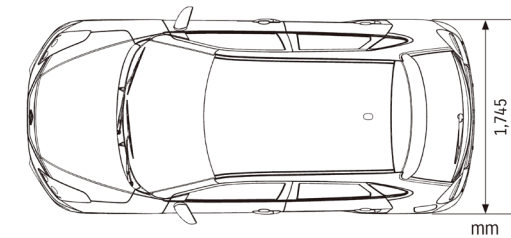

Magma Grey Metallic (Z7Q)

Measurements

Major Specifications			
		GL	GLX
Engine	Petrol 1.4L		
Drive system	2WD		
Transmission	5MT/4AT	2WD 4AT	
Number of doors	5-door		
DIMENSIONS			
Overall length	mm	3,995	
Overall width	mm	1,745	
Overall height	mm	1,470	
Wheelbase	mm	2,520	
Tread	Front	mm 1,530 (175/65R15), 1,520 (185/55R16)	
	Rear	mm 1,530 (175/65R15), 1,520 (185/55R16)	
Minimum turning radius *1	m	4.9	
Minimum ground clearance	mm	120	
CAPACITIES			
Seating capacity	persons	5	
Fuel tank capacity	litres	37	
Luggage capacity*1	Max.volume	litres 1,085	
	Rear seatback folded (VDA method) - with T135/70R15 spare tyre	litres 756	
	Rear seatback raised (VDA method)	litres 355	
ENGINE			
Type	K14B		
Number of cylinders	4		
Number of valves	16		
Piston displacement	cm ³	1,373	
Bore x stroke	mm	73.0 x 82.0	
Compression ratio	11.0		
Maximum output	kW/rpm	68/6,000	
Maximum torque	N-m/rpm	130/4,200	
Fuel distribution	Multipoint injection		
TRANSMISSION			
Type	5MT 4AT		
Gear ratio	1st	3.545	2.875
	2nd	1.904	1.568
	3rd	1.240	1.000
	4th	0.906	0.697
	5th	0.696	-
	Reverse	3.272	2.300
Final gear ratio	4.294		4.375
CHASSIS			
Steering	Rack & Pinion		
Brakes	Front	Ventilated disc	
	Rear	Drum, leading & trailing / Disc	
Suspension	Front	MacPherson strut with coil spring	
	Rear	Torsion beam with coil spring	
Tyres	175/65R15, 185/55R16		
WEIGHTS			
Kerb weight (min./with full option)	kg	895/915	915
Gross vehicle weight	kg	1,405	