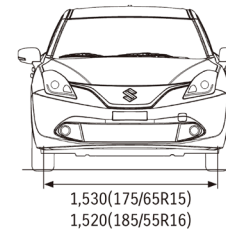

Magma Grey Metallic (Z7Q)

Measurements

Major Specifications			
		GL	GLX
Engine	Petrol 1.4L		
Drive system	2WD		
Transmission	5MT/4AT	2WD 4AT	
Number of doors	5-door		
DIMENSIONS			
Overall length	mm	3,995	
Overall width	mm	1,745	
Overall height	mm	1,470	
Wheelbase	mm	2,520	
Tread	Front	mm 1,530 (175/65R15), 1,520 (185/55R16)	
	Rear	mm 1,530 (175/65R15), 1,520 (185/55R16)	
Minimum turning radius *1	m	4.9	
Minimum ground clearance	mm	120	
CAPACITIES			
Seating capacity	persons	5	
Fuel tank capacity	litres	37	
Luggage capacity*1	Max.volume	litres 1,085	
	Rear seatback folded (VDA method) - with T135/70R15 spare tyre	litres 756	
	Rear seatback raised (VDA method)	litres 355	
ENGINE			
Type	K14B		
Number of cylinders	4		
Number of valves	16		
Piston displacement	cm ³	1,373	
Bore x stroke	mm	73.0 x 82.0	
Compression ratio	11.0		
Maximum output	kW/rpm	68/6,000	
Maximum torque	N-m/rpm	130/4,200	
Fuel distribution	Multipoint injection		
TRANSMISSION			
Type	5MT 4AT		
Gear ratio	1st	3.545	2.875
	2nd	1.904	1.568
	3rd	1.240	1.000
	4th	0.906	0.697
	5th	0.696	-
	Reverse	3.272	2.300
Final gear ratio	4.294		4.375
CHASSIS			
Steering	Rack & Pinion		
Brakes	Front	Ventilated disc	
	Rear	Drum, leading & trailing / Disc	
Suspension	Front	MacPherson strut with coil spring	
	Rear	Torsion beam with coil spring	
Tyres	175/65R15, 185/55R16		
WEIGHTS			
Kerb weight (min./with full option)	kg	895/915	915
Gross vehicle weight	kg	1,405	