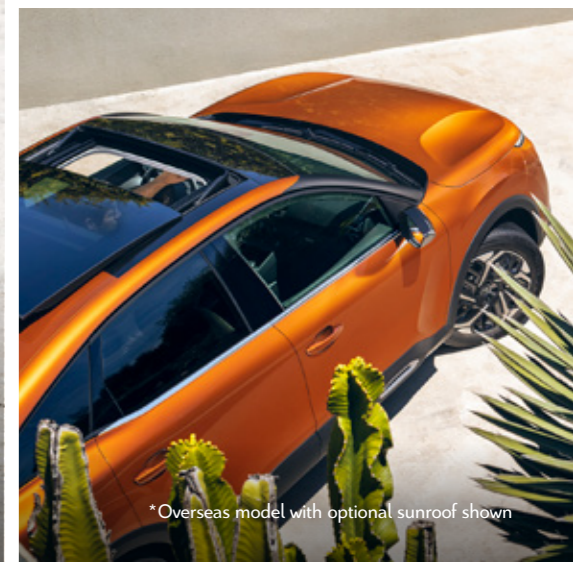

 **CITROËN**

CITROËN C4
OPEN YOUR MIND

DESIGN

New Citroën C4 harmoniously combines the smooth and refined lines of a hatchback with the generous space and strength of an SUV. This, along with the inclined roof line, gives it an aerodynamic profile that's unique in the category. This sense of purpose is enhanced by large diameter wheels and a raised posture, as if ready to pounce.

*Overseas model with optional sunroof shown

*Overseas model with optional sunroof shown

*Overseas model with optional sunroof shown

INSIDE

Modernity and wellbeing combine onboard the New Citroën C4. New motifs are featured on the seats, whilst satin chrome gloss black touches complement warm soft materials throughout. With the subtle, welcoming tones of the interior ambience, you'll feel at home from the moment you open the door.