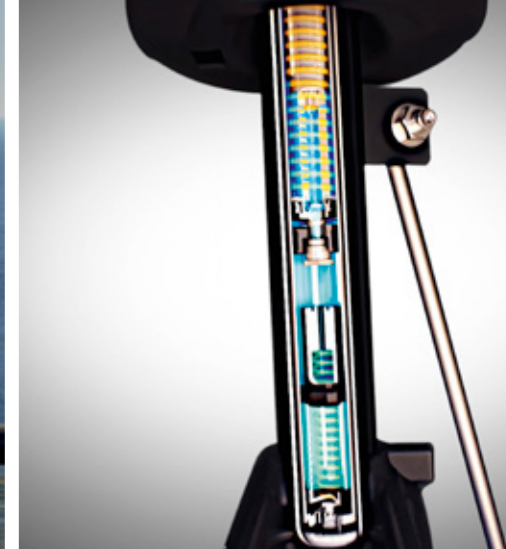

CITROËN SUSPENSION WITH PROGRESSIVE HYDRAULIC CUSHIONS™

On board New Citroën C4, you'll experience a supreme feeling of wellbeing and driving pleasure thanks to Suspension with Progressive Hydraulic Cushions™. This gives driving a real flying carpet effect across slight compressions and avoids any rebound effect on poor road surfaces. A Citroën innovation for a new experience in comfort.

*Overseas model with optional sunroof shown