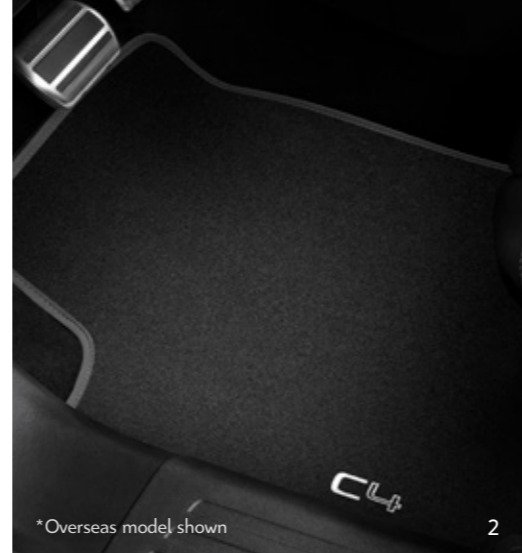

*Overseas model shown

2