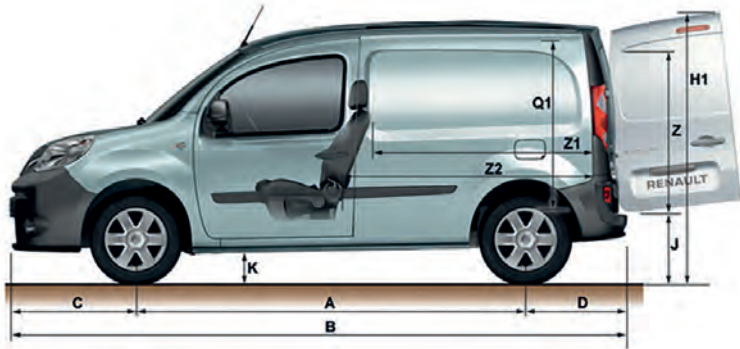

dimensions

A	Wheelbase	2,697
B	Overall length	4,213
C	Front overhang	875
D	Rear overhang	710
E	Front track	1,521
F	Rear track	1,533
G	Overall width (including standard door mirrors)	2,138
G1	Overall width (excluding standard door mirrors)	1,829
H	Overall height	1,815
J	Loading sill height (laden/unladen)	558/609
K	Minimum ground clearance	154
Q1	Cargo bay height (max.)	1,251
Y1	Cargo bay width between wheel arches (max.)	1,218
Z1	Cargo bay length (max.)	1,476