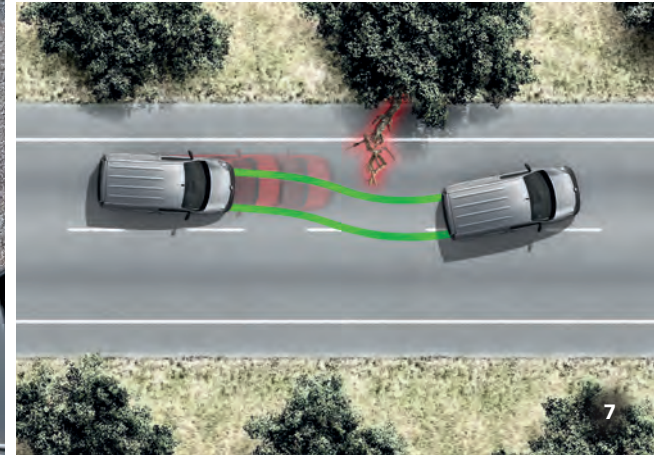

1. airbags
2. rear view camera
3. cruise control and speed limiter
4. front fog lights
5. Hill start assist

6. rear parking sensors and camera
7. ABS with EBD
8. Adaptive ESC and Traction Control