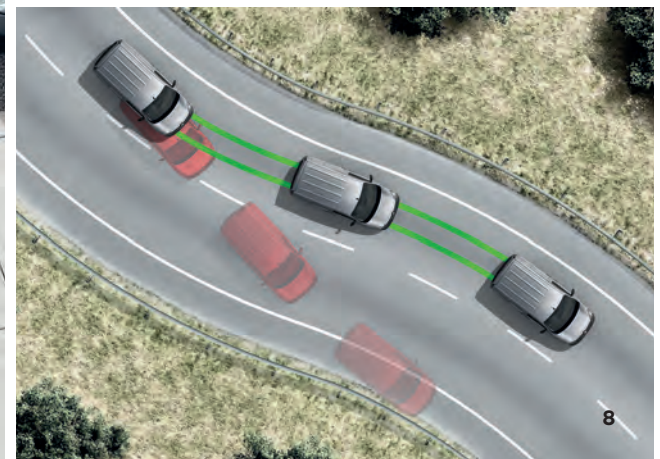

1. airbags
2. rear view camera
3. cruise control and speed limiter
4. front fog lights
5. Hill start assist

6. rear parking sensors and camera
7. ABS with EBD
8. Adaptive ESC and Traction Control