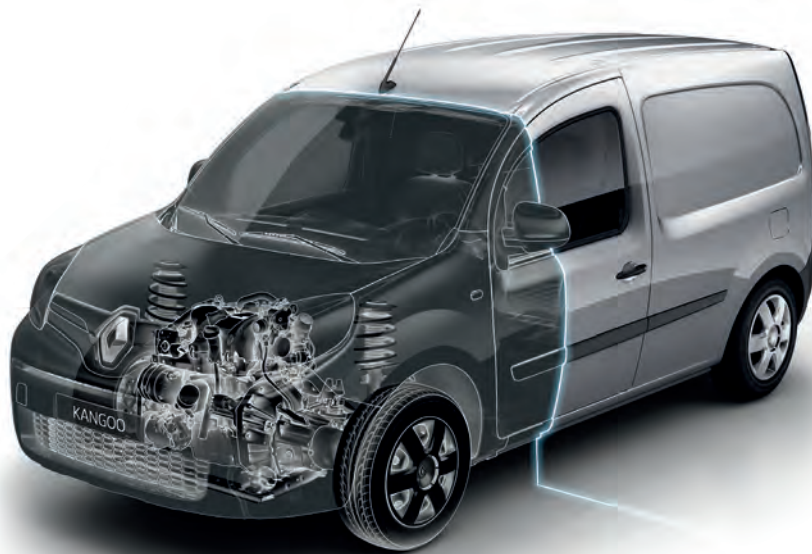

RENAULT KANGOO

overseas model shown for illustration purpose only - local specifications may differ

Renault Kangoo. efficient, smart and versatile.

There's good reasons why Kangoo was Delivery Magazine's 'Best Small Van' in 2015 and 2016, and Drive 'Small Van of the Year' in 2018 and 2019, and was best selling small van in Australia in 2021.

Available in compact version with a powerful and efficient turbocharged petrol engine offered in both manual and automatic, the Renault Kangoo is a versatile and productive addition to your business. It offers excellent comfort, safe and predictable handling, and a wide range of practical customisation options, as well as the peace of mind that comes with a 5 Years / 200,000 km Warranty.

big things come in small packages.
Kangoo compact
turbo petrol

The engine in the Kangoo Compact features some cutting edge technology to ensure it consistently delivers smooth, dependable performance with maximum reliability. That technology means it's also very efficient, using less fuel and creating fewer pollutants. All this with great all round drivability and surprising acceleration.