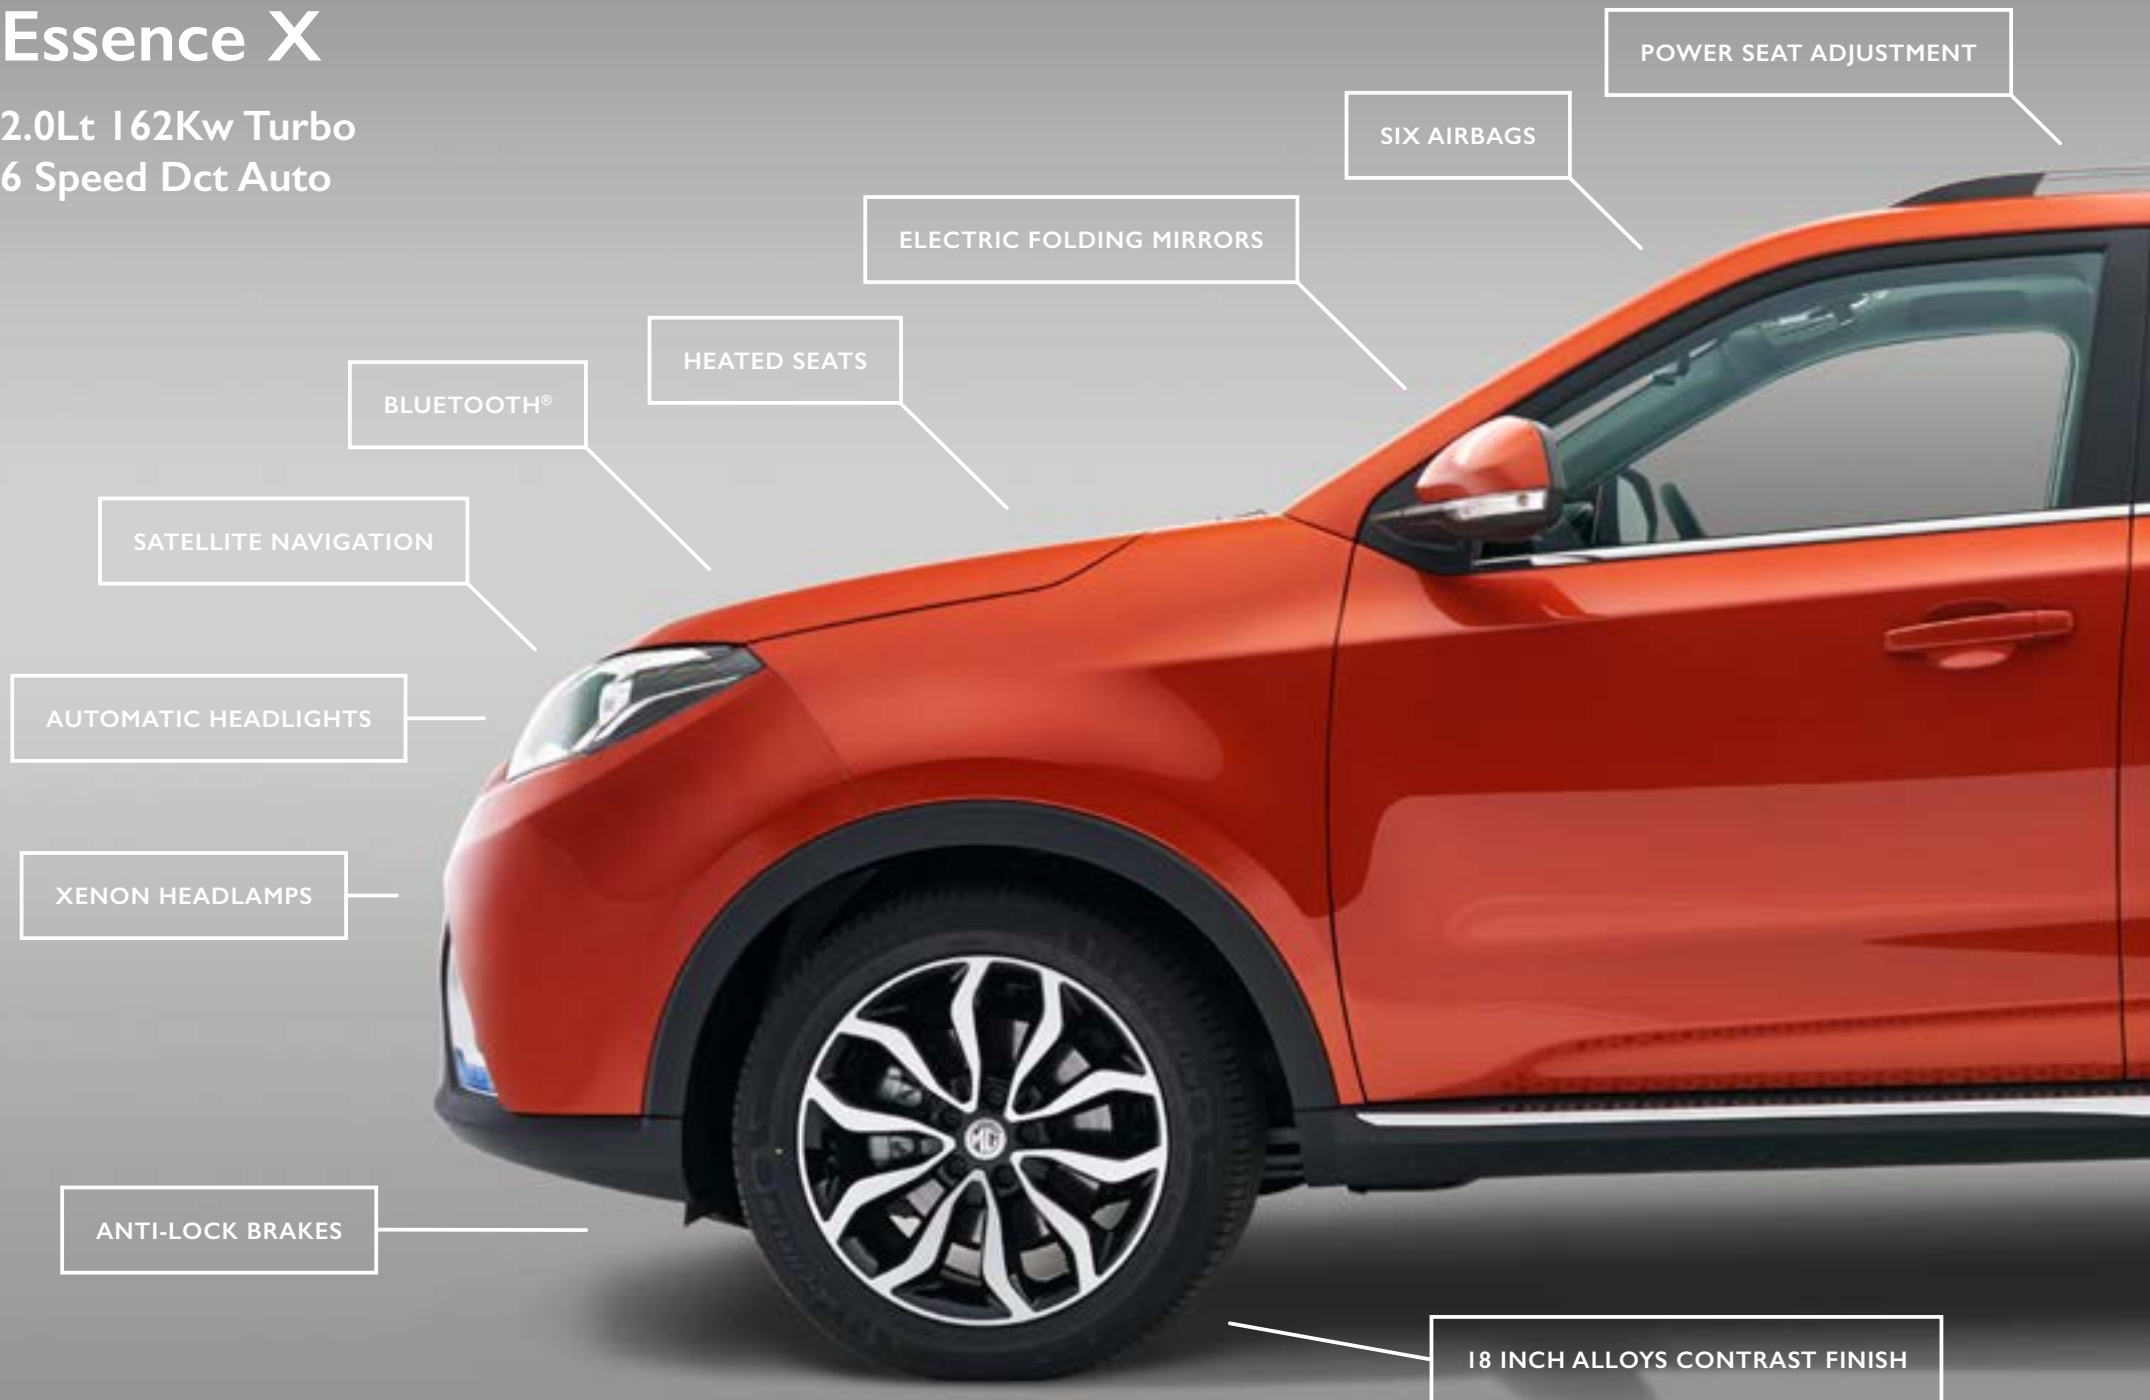

MG GS

Fun motoring for life

[Book a test drive today](#)

Essence X

2.0Lt 162Kw Turbo
6 Speed Dct Auto

POWER SEAT ADJUSTMENT

SIX AIRBAGS

ELECTRIC FOLDING MIRRORS

5 Star ANCAP

Not only is the MG GS one of the coolest cars out there, but it's also one of the safest. How do we know? Well, the MG GS was awarded a 5 star ANCAP safety rating in the latest round of testing (August 2017). So no matter what the adventure, from exploring the unknown, to braving the morning commute, you have complete peace of mind with the MG GS.

ANCAP
SAFETY

TESTED
2017

[Book a test drive today](#)

With three fun models to choose from you'll find the MG GS that's right for you.

The **Core** gains a seven-speed dual-clutch auto, a rear-view camera, climate control, a six-speaker sound system by Arkamys, 8-inch colour touch screen and satellite navigation.

The **Excite** has all the benefits of the core with extra standard features including sports leather seats, auto wipers, electric driver seat adjustment and fog lights.

The **Essence X** comes with a 2.0-litre turbo engine producing 162kW and 350Nm of power, AWD and a six-speed dual-clutch auto transmission. Additional specifications include side step, sunroof, steering wheel paddles, xenon headlamps and heated seating.