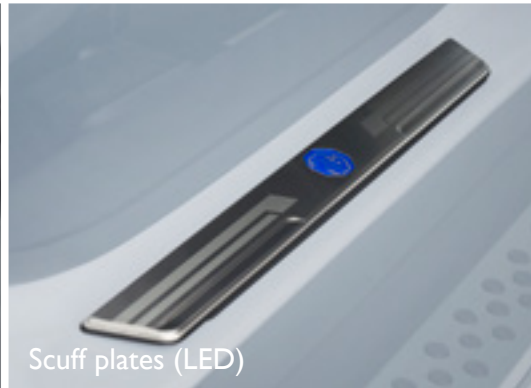

Bonnet protector