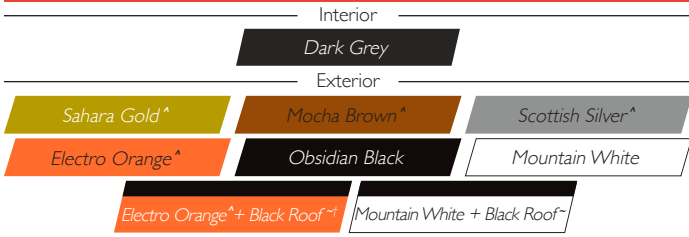

Colour

• Standard – Not Available ◦ Option ^ Metallic Paint Surcharge
 ~ Contrast coloured roof surcharge * Electro Orange and Mountain White only
 † Essence X in Electro Orange only available with black roof
 ‡ Leather appointed seats incorporates a combination of genuine and artificial leather
 Bluetooth® is a registered trademark and logo of Bluetooth SIG, Inc. Specifications, pictures and colours are subject to change and may differ from the actual vehicles.