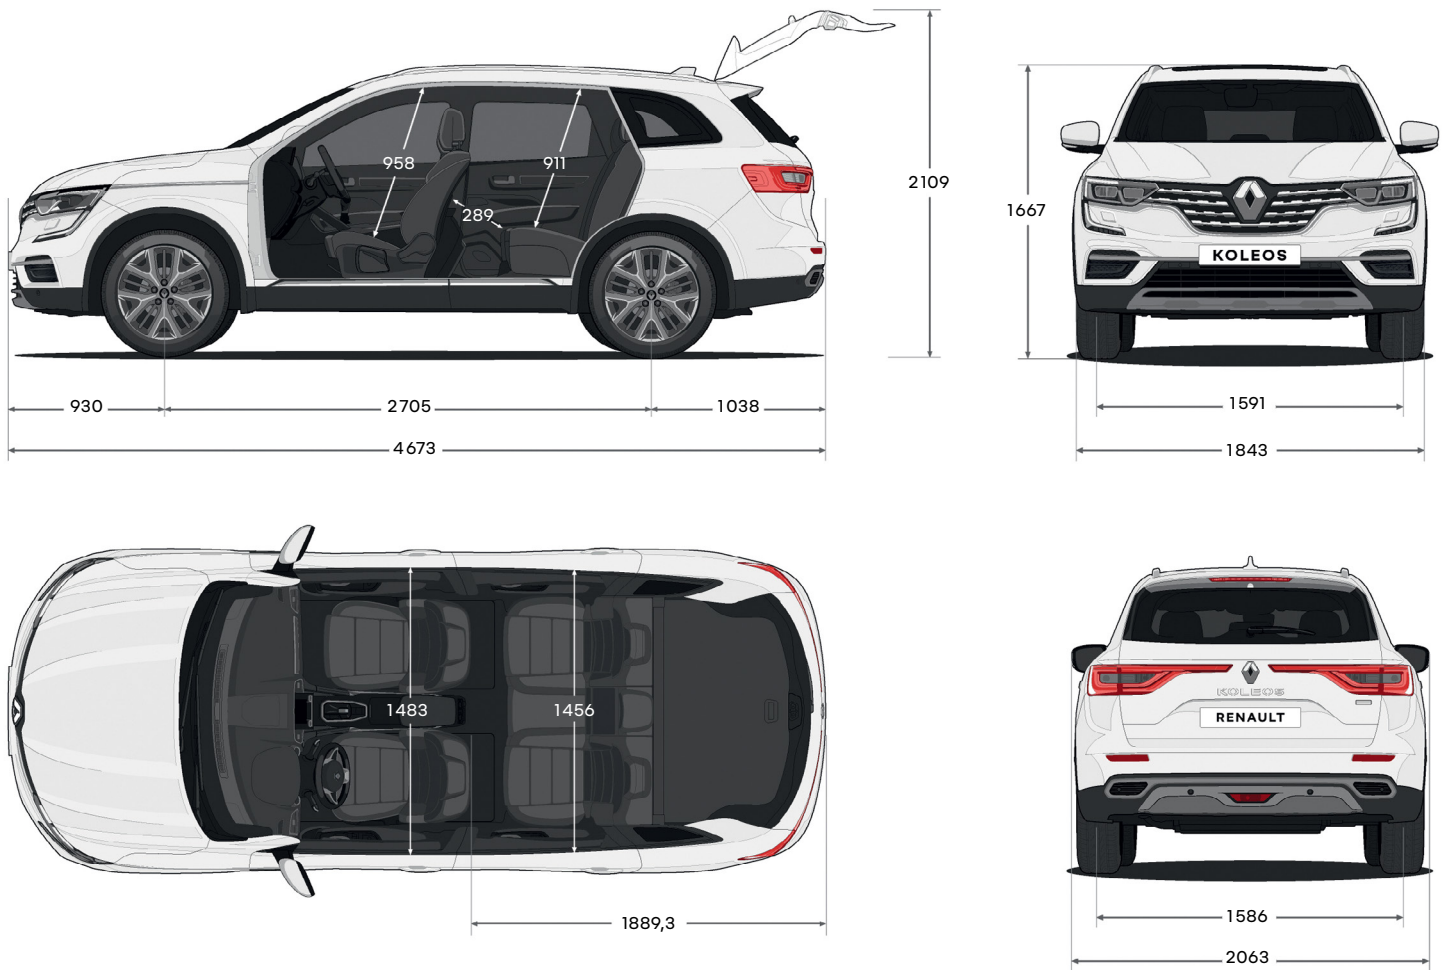

01. dimensions

dimensions (in mm).

boot volume - VDA standard (litres)

min. boot volume	493
max. boot volume	1707