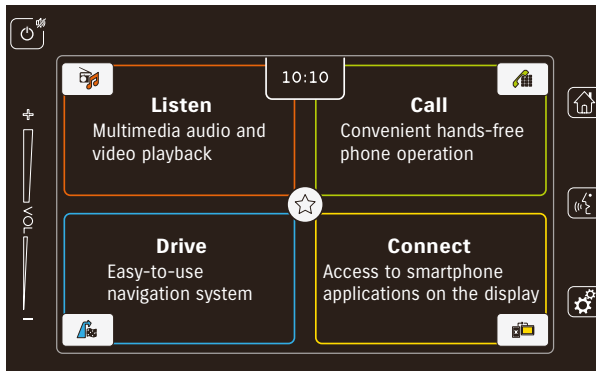

Live more. Live life.

**Perfectly positioned
anywhere**

Controls ergonomically positioned at your fingertips for safe operation of the Vitara.

Control your environment, set the temperature to suit your mood.

1 Smartphone Linkage Display Audio

A 7-inch multi-touch display enables intuitive operation of audio and video playback, as well as hands-free phone and navigation system features. The driver can also connect a compatible smartphone to enable the use of its applications on the display. Features can be selected from the four main operating modes - Listen, Call, Drive and Connect.

The display can show the view captured by the rear-view camera, helping to enhance rear visibility when moving the vehicle in reverse. Rearview camera

An easy-to-follow 3D art map navigation can be added by installing an SD card with map information in the display audio.

By connecting a MirrorLink™ compatible smartphone with USB cable, the system's smartphone linkage feature enables the driver to use its applications on the display.

2 Panoramic sunroof

(Standard for GLX)