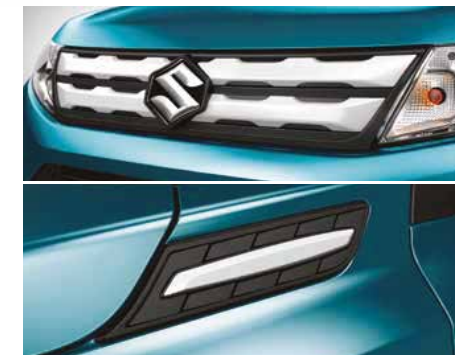

EXTERIOR ITEMS

(front grille and fender garnish)

Black

White

INTERIOR ITEMS

(instrument panel ornament and A/C louver ring)

White

Piano Black