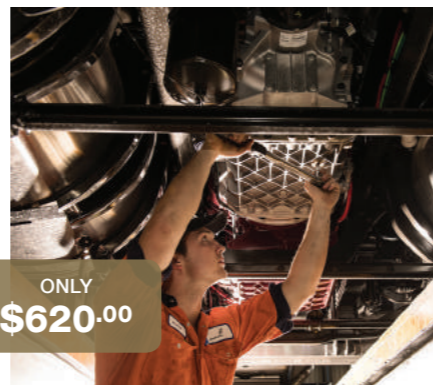

ON GENUINE PARTS FITTED IN A MACK WORKSHOP

Like the reliability of a trusted handshake, Mack Genuine Parts and Mack authorised workshops go hand in hand. If a Mack workshop installs genuine parts in your vehicle, we'll double the warranty from 12 months to 24 months / 500,000km* and cover the labour. If the part should fail, we'll not only cover the replacement costs of the faulty part, but also the cost of all other parts directly affected by the failure and any labour costs incurred (when the work is performed by an authorised Mack workshop). This guarantee ensures peak performance on the road and also saves you time, money and worry down the road. How's that for added value?

WORKSHOP MANAGER SPECIALS

ONLY
\$559.00

ENGINE TUNE

VALVE AND INJECTOR ADJUSTMENT MP8 (CMM, CMH) & MP10 (CLX, CXX)

PACKAGE INCLUDES

- Remove & replace rocker cover gasket
- Valve set
- Engine bay inspection

ADVANTAGES

- Increases engine performance
- Maximises fuel economy
- Early detection of component failure
- Reduces exhaust emissions

ONLY
\$620.00

mDRIVE OIL AND FILTER CHANGE

GEARBOX OIL AND FILTER REPLACEMENT, LUBE AREA MP8 & MP10